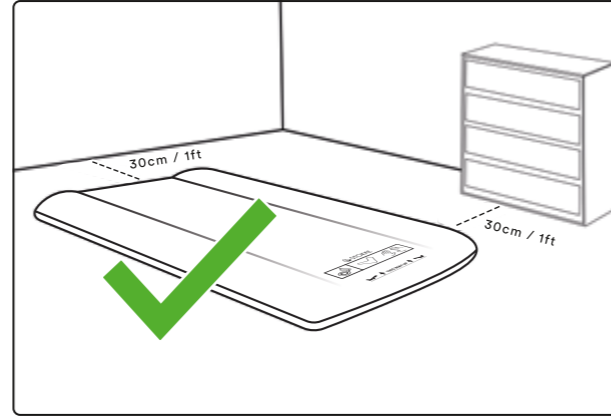

READ THE INSTRUCTIONS BEFORE USE AND KEEP FOR FUTURE REFERENCE

⚠️ WARNING – RISK OF SUFFOCATION

- BABIES HAVE SUFFOCATED ON INFLATABLE MATTRESSES. NEVER PLACE A BABY TO SLEEP ON AN INFLATABLE MATTRESS.
- NOT FOR USE BY CHILDREN BELOW 24 MONTHS. WHEN USED BY CHILDREN OVER 24 MONTHS OLD:
- PROVIDE AT LEAST 30CM / 1FT SPACE BETWEEN MATTRESS AND WALLS, DRESSERS OR OTHER VERTICAL OBJECTS TO AVOID ENTRAPMENT.
- ALWAYS KEEP MATTRESS FULLY INFLATED WHEN IN USE.
- NEVER USE THE PRODUCT ON ELEVATED SURFACES LIKE TABLES ETC.
- THE PRODUCT SHALL BE USED SOLELY FOR SLEEP OR RELAXING FOR THE INTENDED AGE RANGE. IT SHALL NOT BE USED FOR ANY OTHER ACTIVITIES SUCH AS WATER SPORTS / IN A POOL.
- JUMPING AND BOUNCING ON THE PRODUCT MAY RESULT IN SERIOUS INJURY, AND DAMAGES TO THE PRODUCT.

0-24 MONTHS

CloudSleeper warranty

We offer a 2 year limited warranty on our products, from the date of purchase. To be able to claim under the warranty, please contact the physical or online shop where you bought the product, and provide a proof of purchase. The shop will then assess the right of warranty.