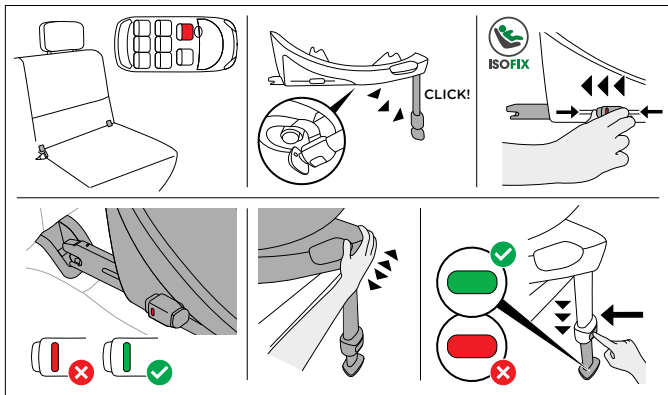

QUICK INSTALLATION GUIDE