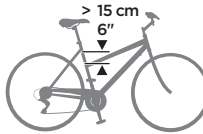

Four empty boxes for entering a key number.

NO FIT

0-9 M

Check your bike : A.2

FIT

Circular

Ø 28-40 mm
Ø 1,10-1,57"

Oval

Max 40 mm
Max 1,57"

NO FIT

Triangular

Square

Ok

No ok

Max. 25 km/h
15 mph

No ok

1

2

3

i

Ø 27.2-40 mm
Ø 1.07-1.57"

40x55 mm
1.57-2.16"

C

4