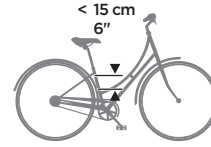

Four empty boxes for entering a key number.

NO FIT

0-9 M

Check your bike : A.2

FIT

Circular

Ø 28-40 mm
Ø 1,10-1,57"

Oval

Max 40 mm
Max 1,57"

NO FIT

Triangular

Square

Ok

No ok

Max. 25 km/h
15 mph

No ok

1

2

3

i

Ø 27.2-40 mm
Ø 1.07-1.57"

40x55 mm
1.57-2.16"

C

4