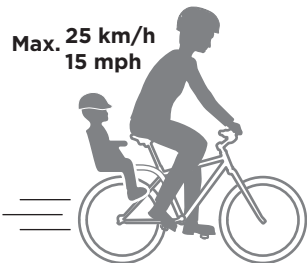

Max 40 mm
Max 1,57"

NO FIT

Triangular

Square

Ok

No ok

Max. 25 km/h
15 mph

No ok