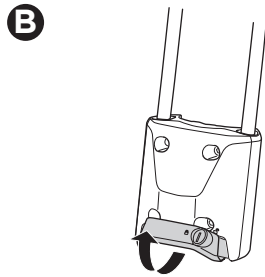

Max 40 mm
Max 1,57"

NO FIT

Triangular

Square

Ok

No ok

Max. 25 km/h
15 mph

No ok

1

2

3

i

Ø 27.2-40 mm
Ø 1.07-1.57"

40x55 mm
1.57-2.16"

C

4